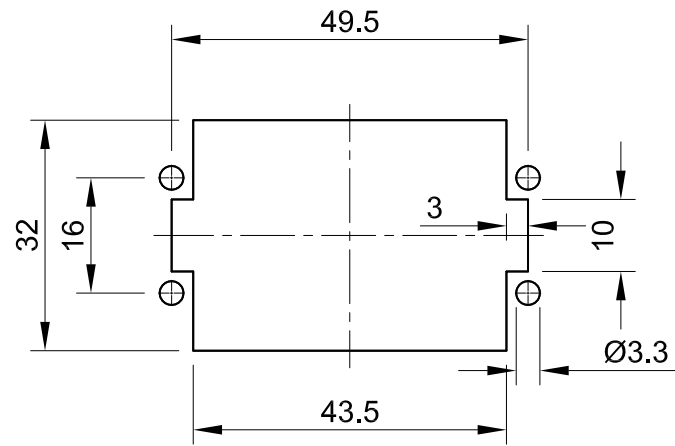

B

B

C

C

D

D

Panel cut out

 InKonn (Suzhou) Electric Technology Co.,Ltd.	All Dimensions in mm Original Size DIN A4	Date 2022-05-14	Drawing No. TC0900590	Rev. A00	Scale 1:1
	Type Name IA-010-F	Part No. 10 30 010 1200	Created by Shuxu Huang	Checked by Yiyi Luo	Page 1/1