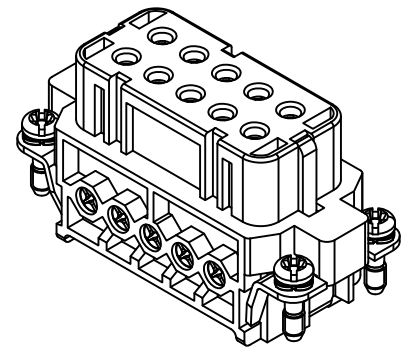

B

B

C

C

D

D

Panel cut out

 InKonn (Suzhou) Electric Technology Co.,Ltd.	All Dimensions in mm Original Size DIN A4	Date 2022-05-14	Drawing No. TC0900590	Rev. A00	Scale 1:1
	Type Name IA-010-F	Part No. 10 30 010 1200	Created by Shuxu Huang	Checked by Yiyi Luo	Page 1/1