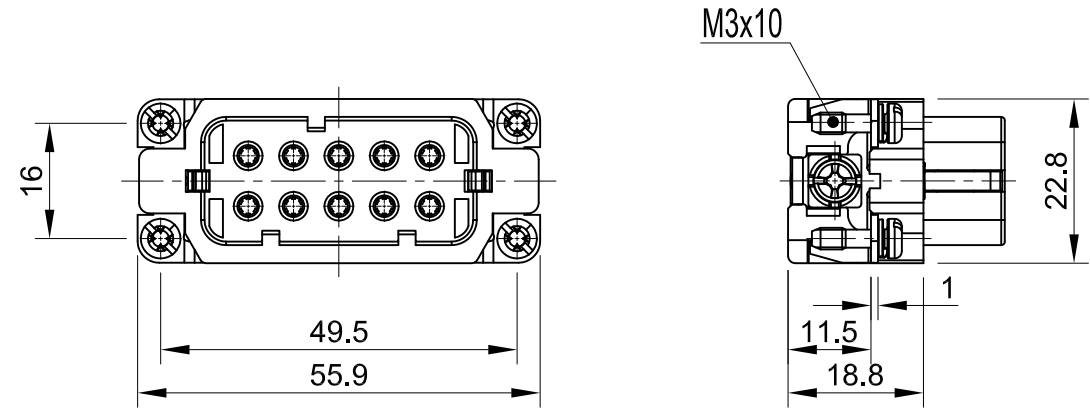

B

B

C

C

D

D

Panel cut out

 InKonn (Suzhou) Electric Technology Co.,Ltd.	All Dimensions in mm Original Size DIN A4	Date 2022-05-14	Drawing No. TC0900590	Rev. A00	Scale 1:1
	Type Name IA-010-F	Part No. 10 30 010 1200	Created by Shuxu Huang	Checked by Yiyi Luo	Page 1/1